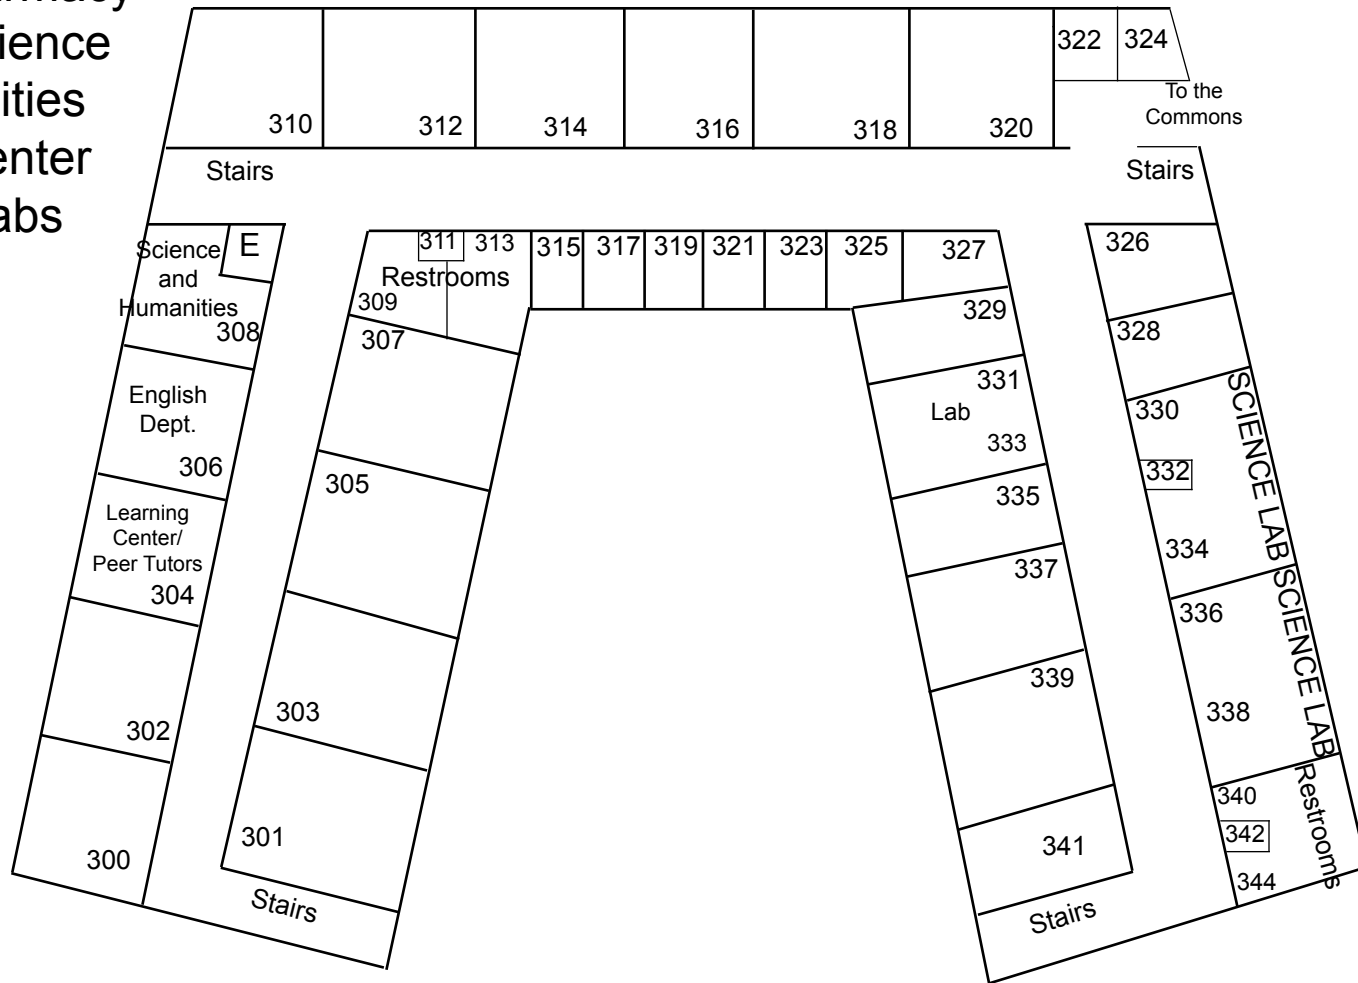

PEABODY HALL

FIRST FLOOR

- Campus Center
- Furman Student Center
- Center
- Chapel
- Academic Affairs
- Bookstore
- Student Affairs
- Student Government

PEABODY HALL

SECOND FLOOR

Library
School of Business
Professional Studies
Kominsky Aud.
Bangor Theological
Seminary

E = Elevator

PEABODY HALL THIRD FLOOR

School of Pharmacy
School of Science
and Humanities
Learning Center
Science Labs

E = Elevator