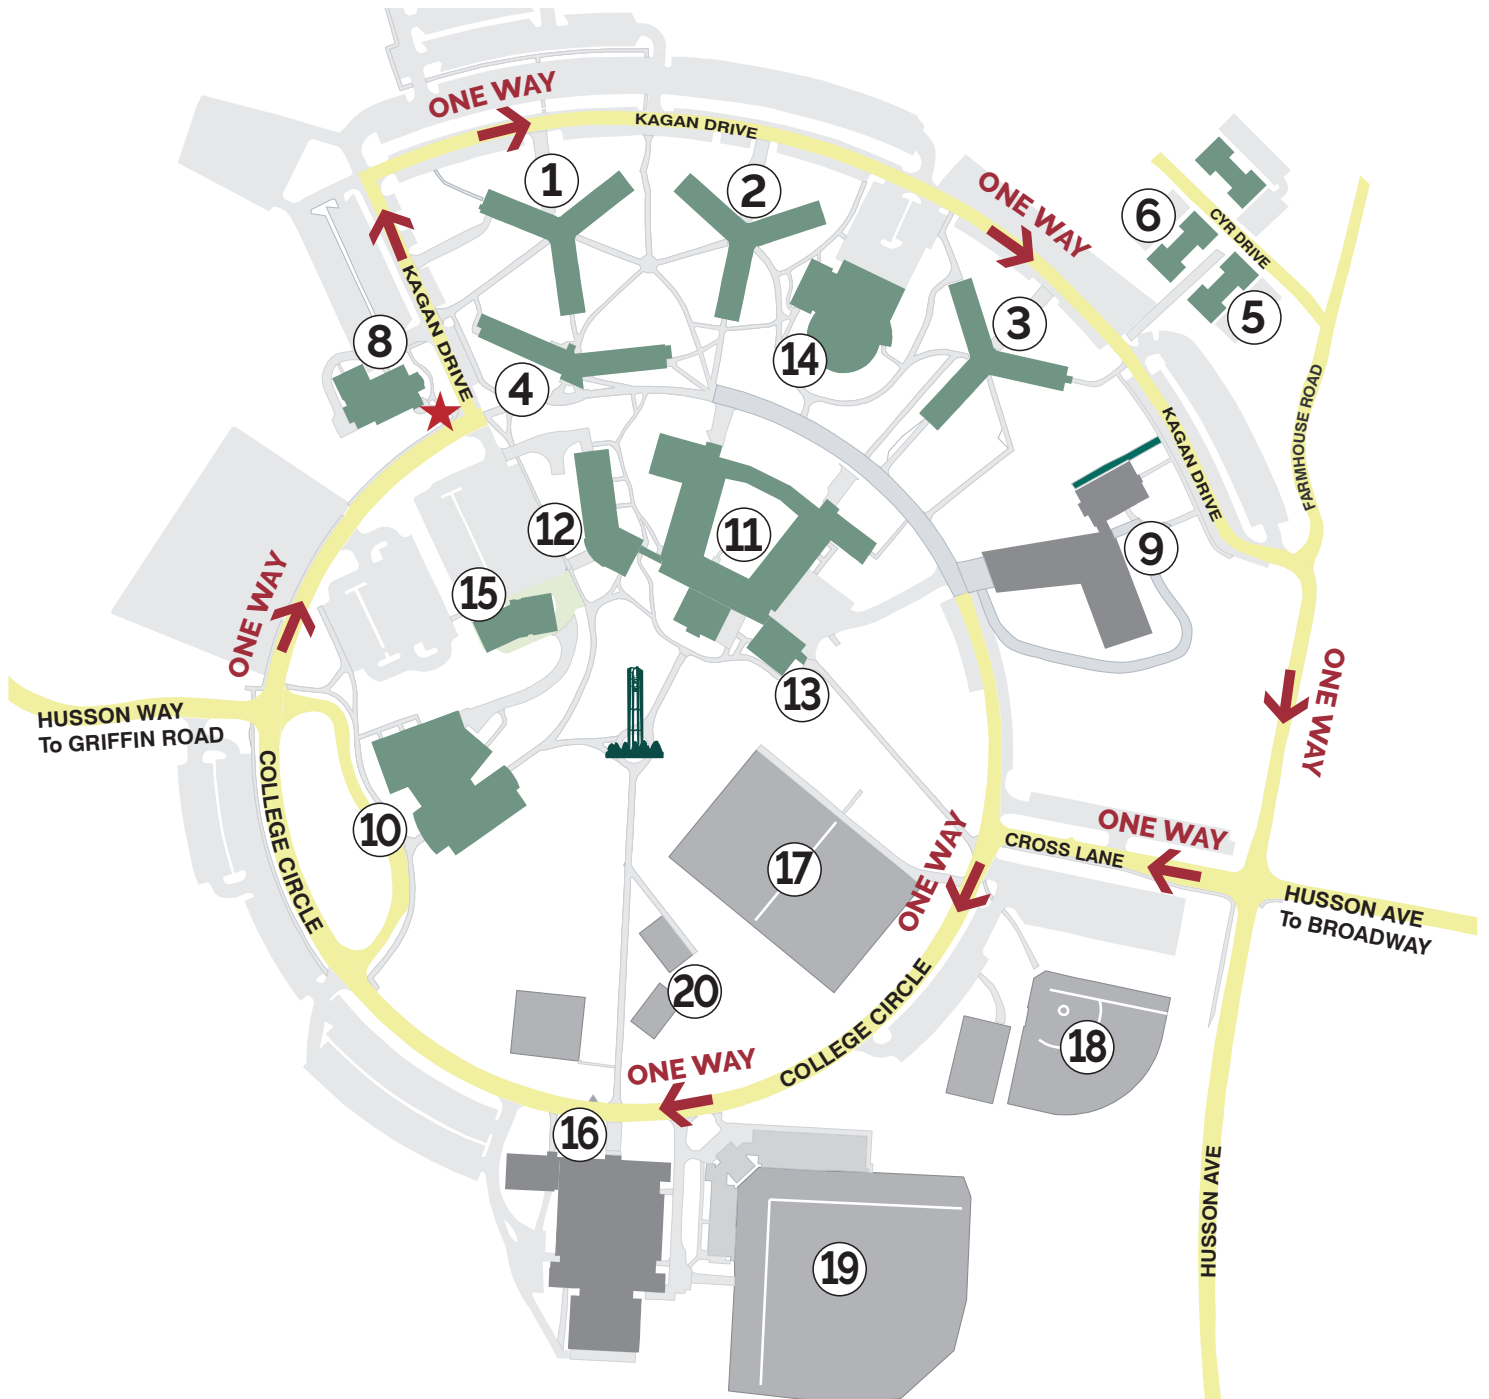

WELCOME WEEKEND

KEY

- ★ Check In
- 1 Hart Hall
- 2 Carlisle Hall
- 3 Bell Hall
- 4 Darling Learning Center
- 5-7 Townhouse Suites
- 8 Wildey Communications Center - NESCom
- 9 Harold Alford Hall
- 10 Beardsley Meeting House & Gracie Theatre
- 11 Peabody Hall
- 12 O'Donnell Commons
- 13 Furman Student Center
- 14 Dickerman Dining Center
- 15 Wellness Learning Center
- 16 Newman Gym
- 17 Boucher Field
- 18 O'Keefe Softball Field
- 19 Winkin Complex Athletic Field
- 20 WT Gardner & Sons Rec Area