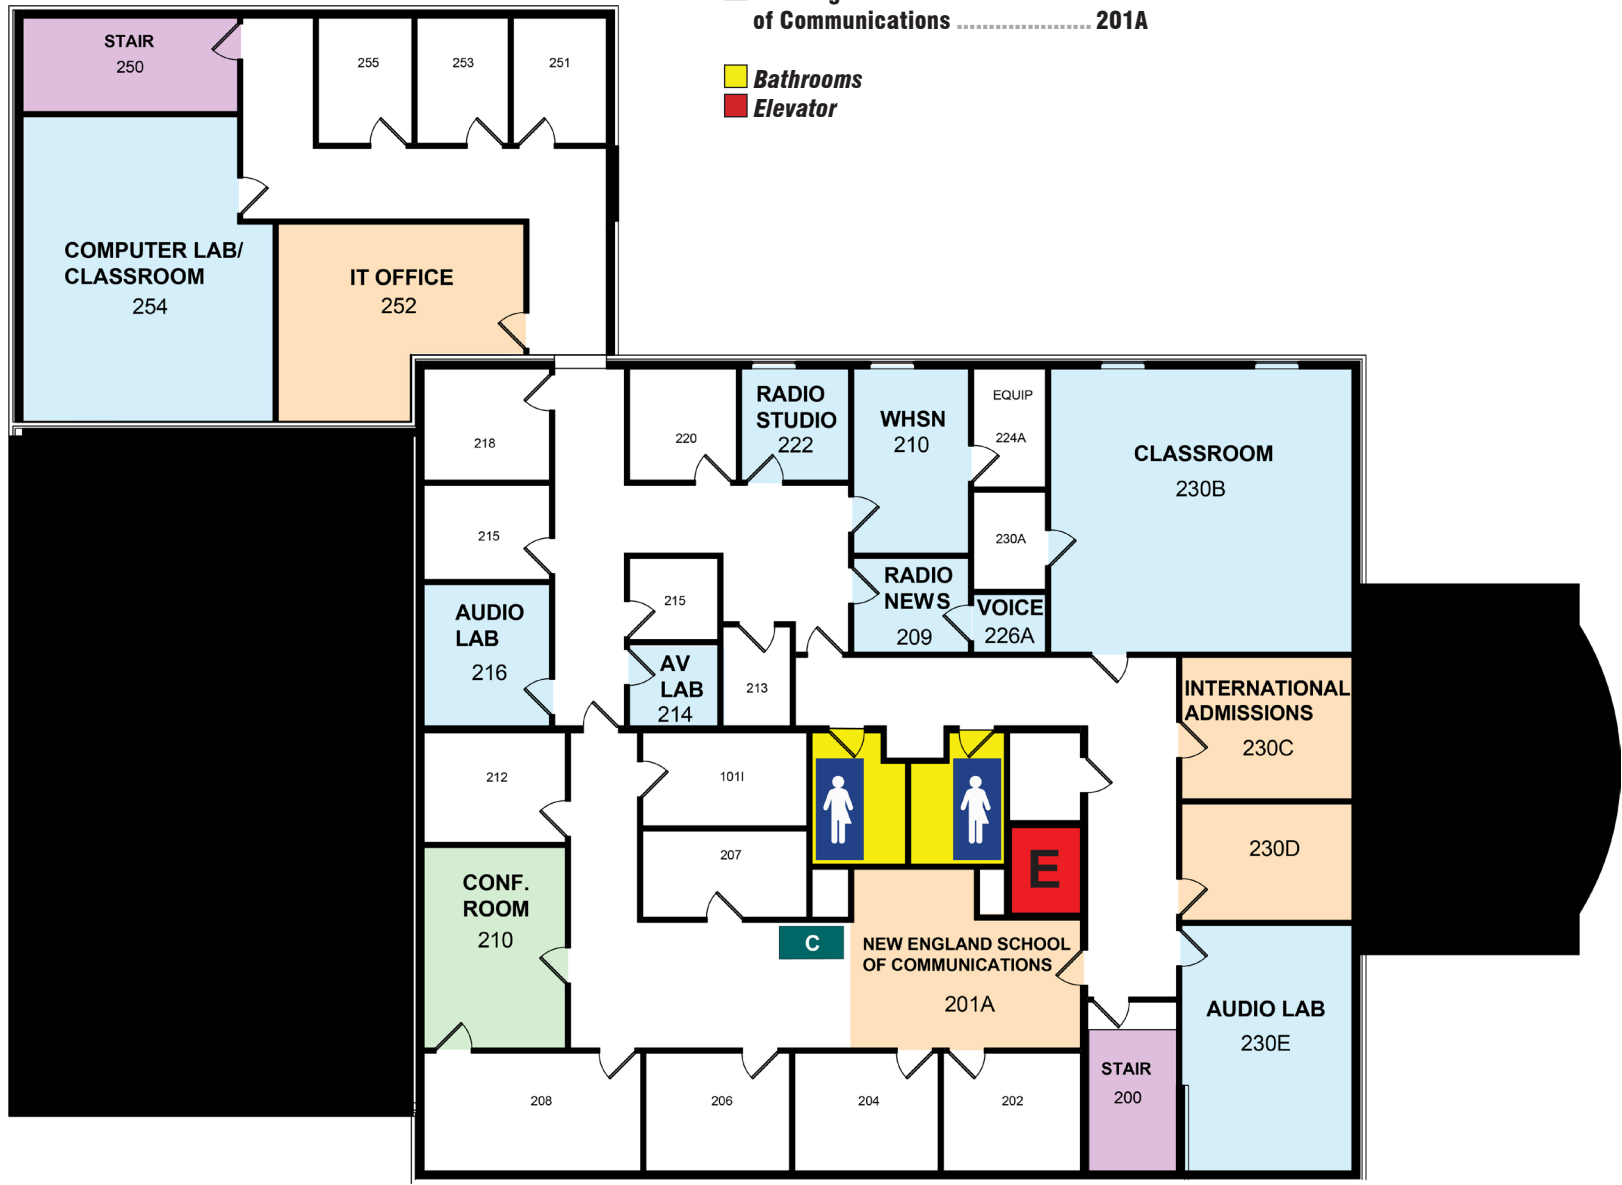

**LEVEL 2**

# WILDEY COMMUNICATIONS CENTER

- Classrooms/Labs** ..... 209–254
  - Conference Room** ..... 210
  - International Admissions** ..... 230C
  - NESCom IT Office** ..... 252
  - New England School of Communications** ..... 201A
- 
- Bathrooms**
  - Elevator**

**1** ↓ LEVEL 1 | ↓ DOWNSTAIRS  
 Classrooms | 102 – 150  
 Equipment Distribution Center  
 Lobby  
 Reception

- LOCATION COLOR KEY**
- Key Offices
  - Classrooms
  - Copier
  - Faculty/Staff Offices
  - Public Areas
  - Stairwells
  - Bathrooms
  - Elevator