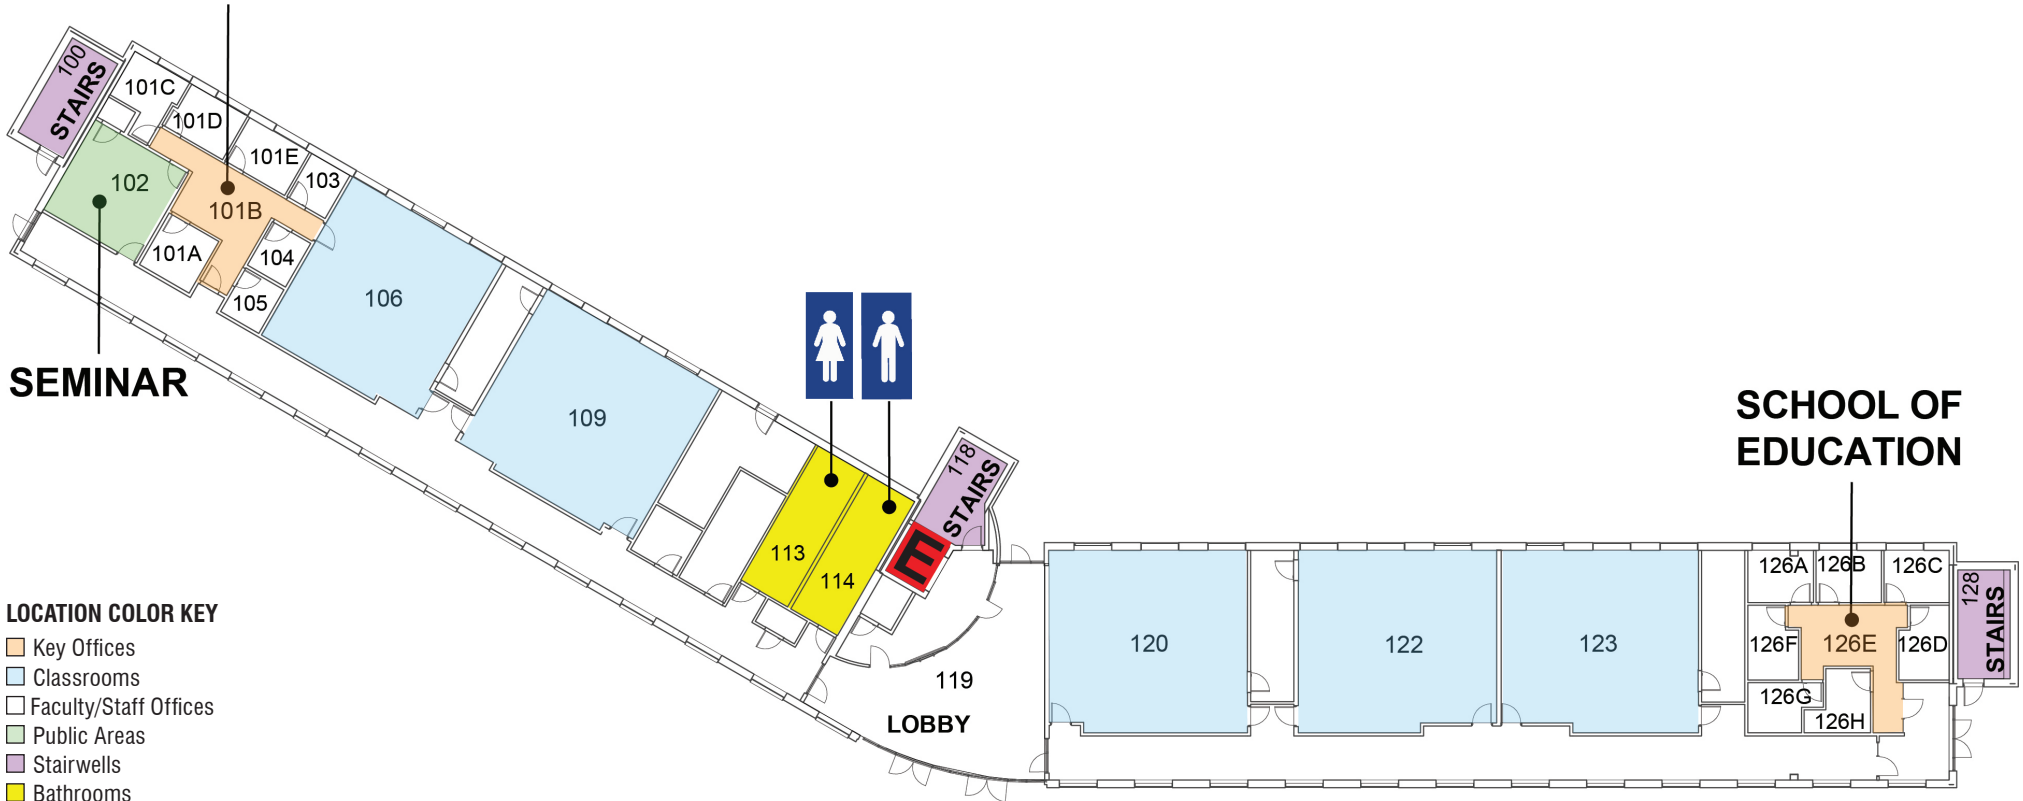

- Classrooms..... 106-123
- Counseling Programs .. 101B
- School of Education 126E
- Seminar Room P102

- Bathrooms
- Elevator

LEVEL 2-5 | ↑ UPSTAIRS
Residential Suites

COUNSELING PROGRAMS

LOCATION COLOR KEY

- Key Offices
- Classrooms
- Faculty/Staff Offices
- Public Areas
- Stairwells
- Bathrooms
- Elevator